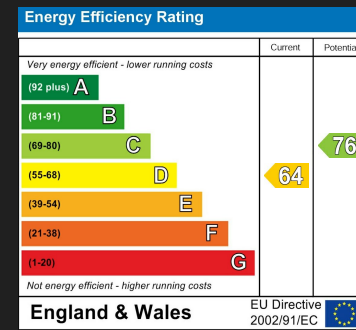

Agents Note: Whilst every care has been taken to prepare these particulars, they are for guidance purposes only. All measurements are approximate and are for general guidance purposes only and whilst every care has been taken to ensure their accuracy, they should not be relied upon and potential buyers/tenants are advised to recheck the measurements